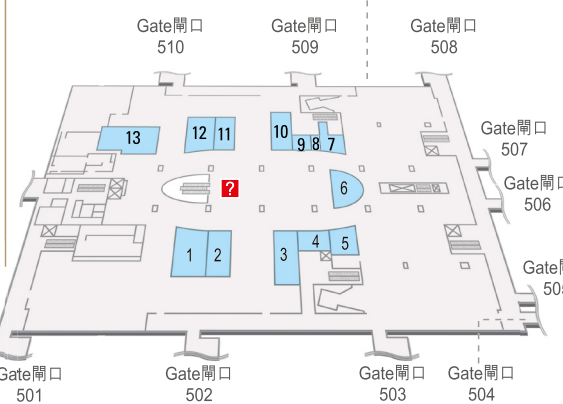

NORTH SATELLITE CONCOURSE 北衛星客運廊

- Located at northern apron area with 10 bridge-served stands (Gates 501-510)
- 位於北面停機坪，共有10個附設登機橋的停機位 (501-510號開口)

Providing shuttle bus transferring to / from Terminal 1 on regular basis
提供定時的接駁巴士來往一號客運大樓

Departures - Level 5 (Restricted Area) 離港層 - 第五層 (禁區)

1 DFS Beauty	5 Nobletime AV & Telecom	10 mannings 萬寧
2 DFS Galleria	6 STARBUCKS 星巴克	13 Chinese Kitchen 中國廚房
3 DFS Duty Free	9 Traveler Worldwide Money* 通濟隆外幣兌換	

Departures - Level 5 (Restricted Area) 離港層 - 第五層 (禁區)